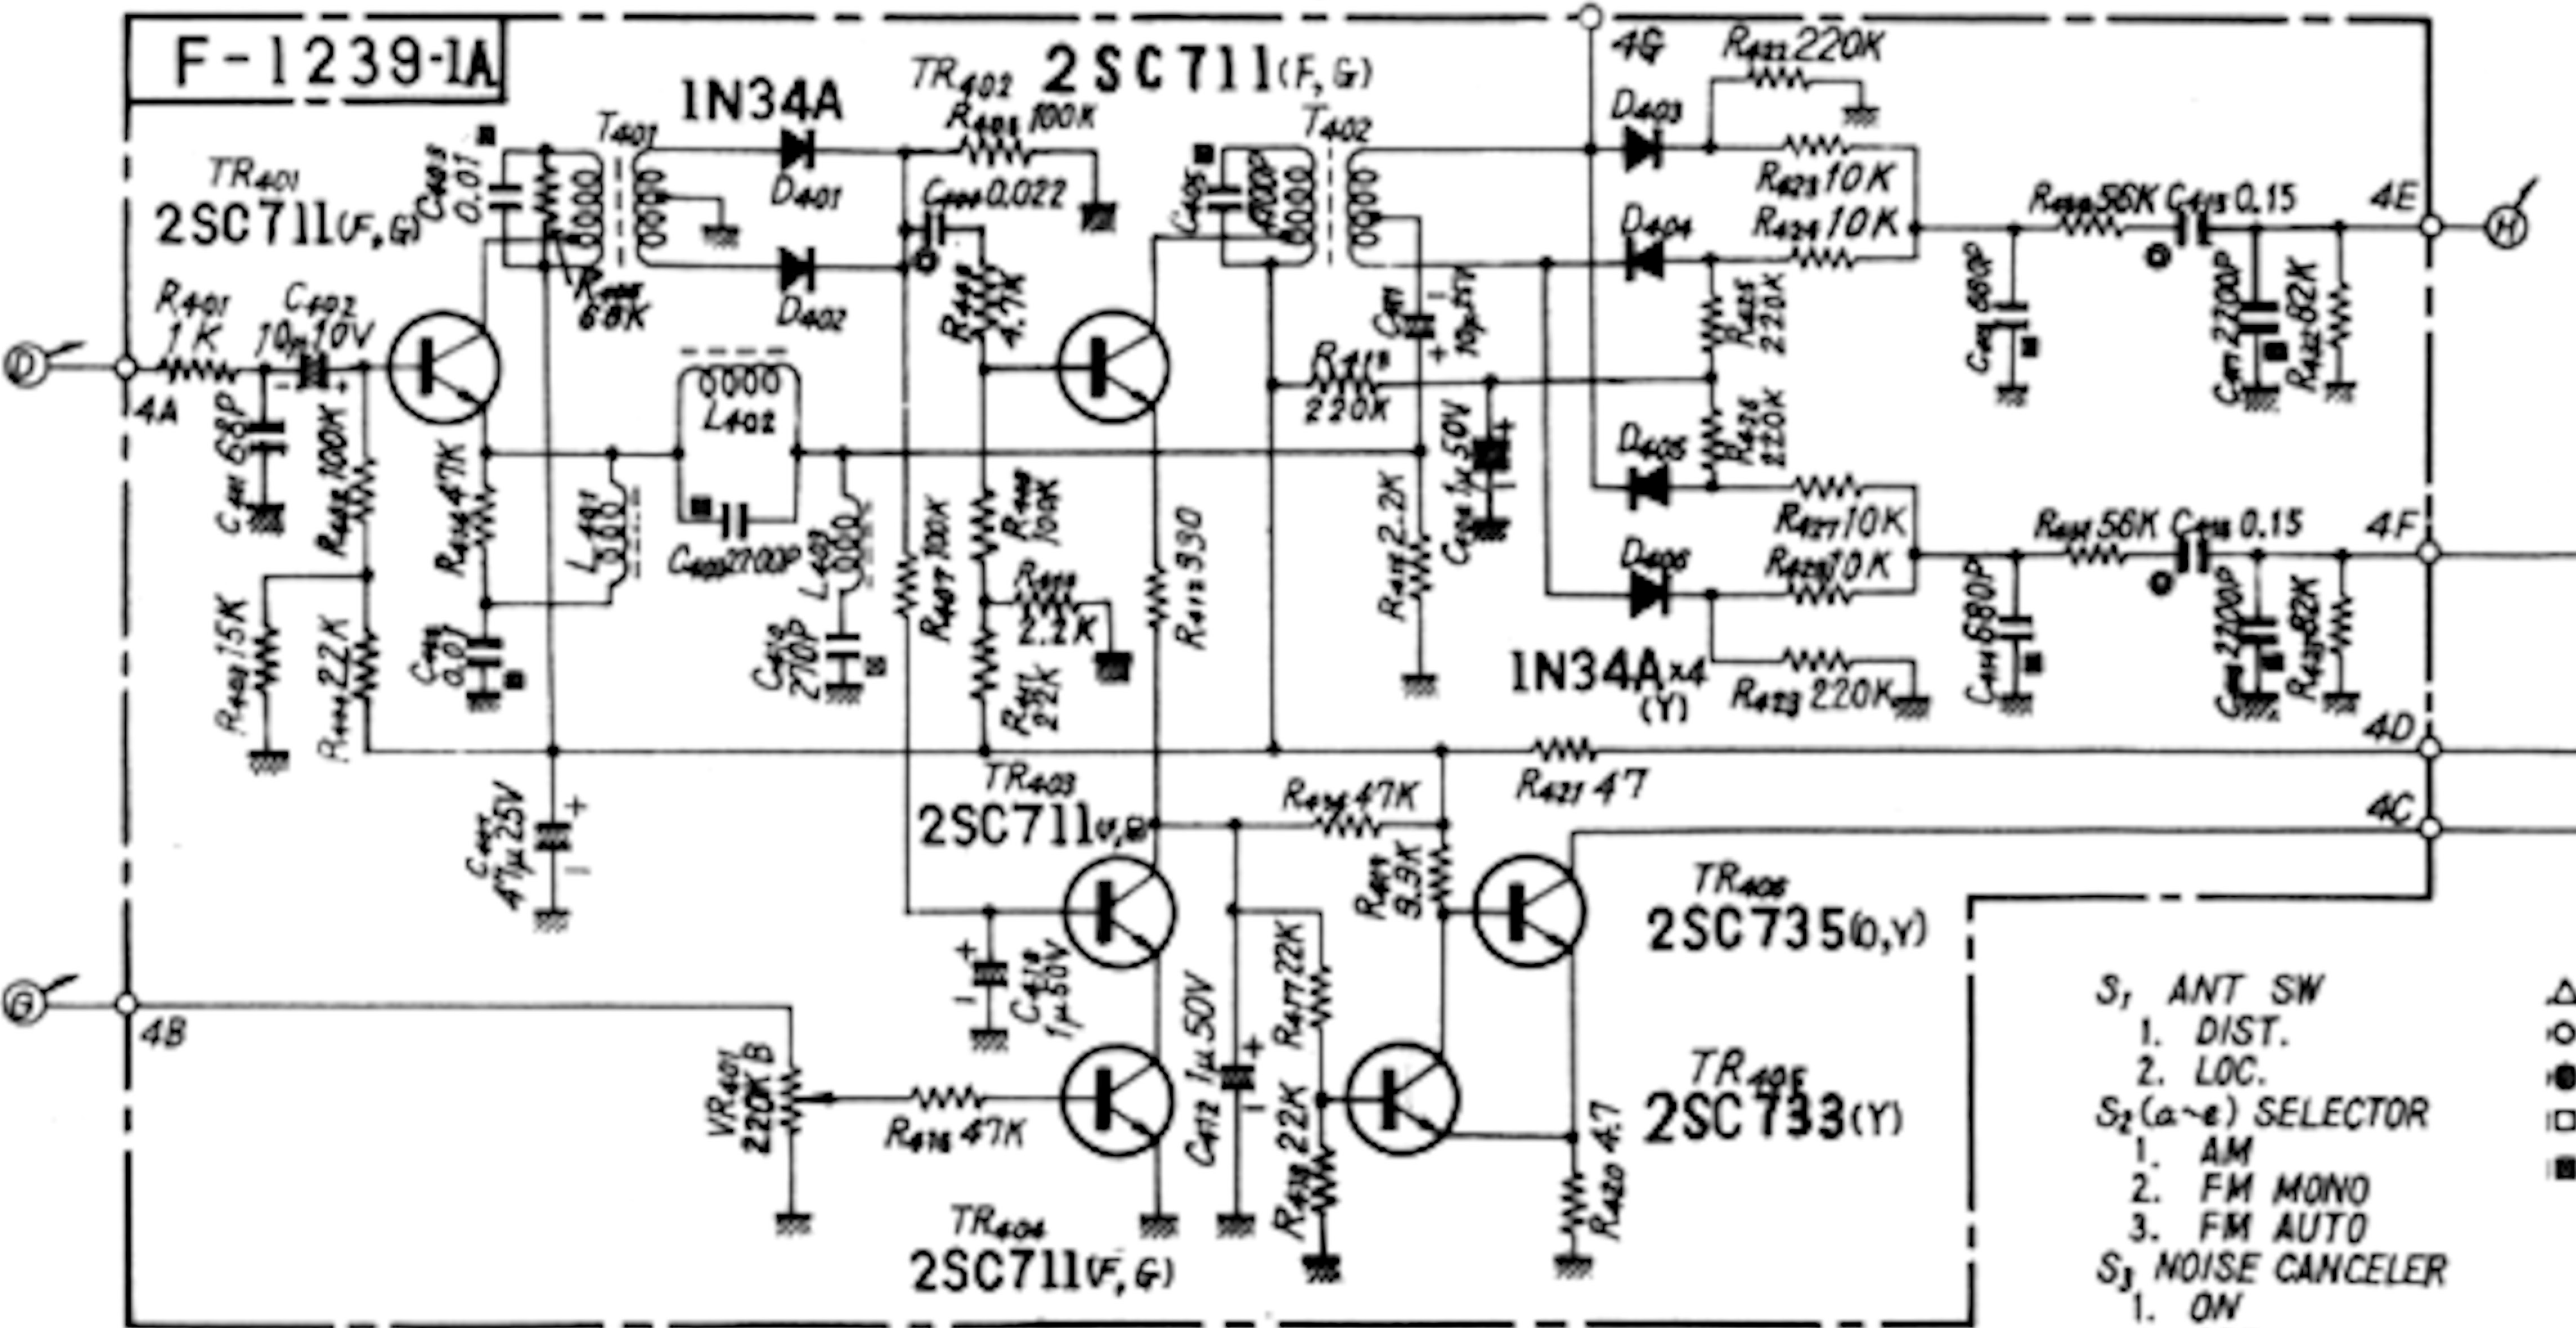

3B

F-1239-1A

- S₁ ANT SW
 - 1. DIST.
 - 2. LOC.
- S₂ (a-e) SELECTOR
 - 1. AM
 - 2. FM MONO
 - 3. FM AUTO
- S₃ NOISE CANCELER
 - 1. ON
 - 2. OFF
- S₄ POWER SW
 - 1. ON
 - 2. OFF
- S₅ FM MUTING
 - 1. ON
 - 2. OFF